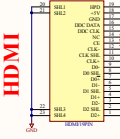

HDMI

POWER

TTL OUT

LVDS OUT